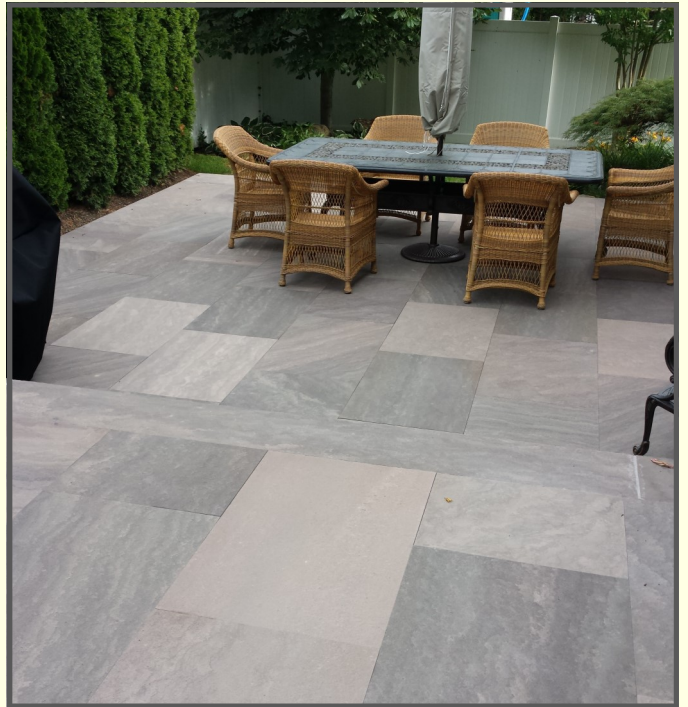

Masonry Supply Centers

Brownstone

Product Information

Brownstone a sandstone that is extremely durable with a thermal surface the same as thermal bluestone. Brown Wave can be a great addition to any traditional hardscaping project. It has a great variation of browns and purples.

Thickness

1 1/4" thick

Standard Sizes

12" x 24" up to 24" x 36" in 6" increments. The stone is cut 1/2" undersize to allow for a joint.

Selling Unit

Sold by the square foot.

Availability

Stock. Treads are available as well.