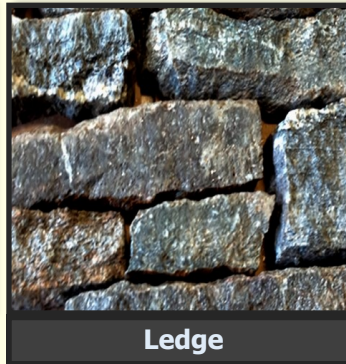

### Product Description

*Old New England Wall is fieldstone from all around New England. Its color consist of earthy brown and greys with flecks of quartzite. It's weathered and worn faces adds to its natural beauty.*

### Packaging

- *This stone comes in four different cuts. (See below)*
- *It is available in full bed and thin stone veneer.*
- *Thin Stone is priced by the sq. ft. Stock pallets are 50sf, 100sf or 200sf.*
- *Corners are priced and sold by the linier foot.*
- *Full Bed is stocked and sold by the ton.*
- *You may special order any stone to your specific quantity.*

### Stone Cuts

**Mosaic**

**Square & Rec.**

**Ledge**

**Ashlar**

*Thin Stone Veneer is the sawn facings of traditional "full bed" building stone veneer. Whereas traditional building stone veneer typically ranges in thickness (depth) from 3" to 5" and requires a bearing shelf, thin veneer products vary in thickness between 3/4" and 1 1/4" and do not require any special foundations. 90° angle cuts taken from the interior of full bed cutting stock produce thin veneer corners that help conceal the overall material depth.*

*Thin veneer stone installs quickly and easily over a wide variety of substrates allowing for greater versatility in installation.*